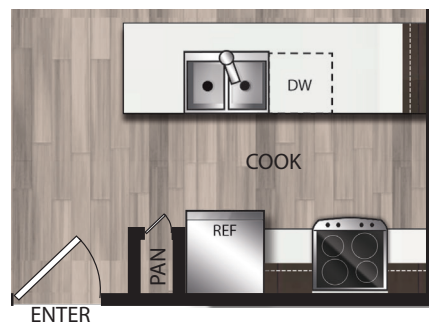

THE SCENIC

AT RIVER EAST

A1
A1b
1/1
603 Sq Ft

A1b

Floorplans are artist's renderings. All dimensions are approximate. Actual product and specifications may vary in dimensions or detail. Please see a representative for details.