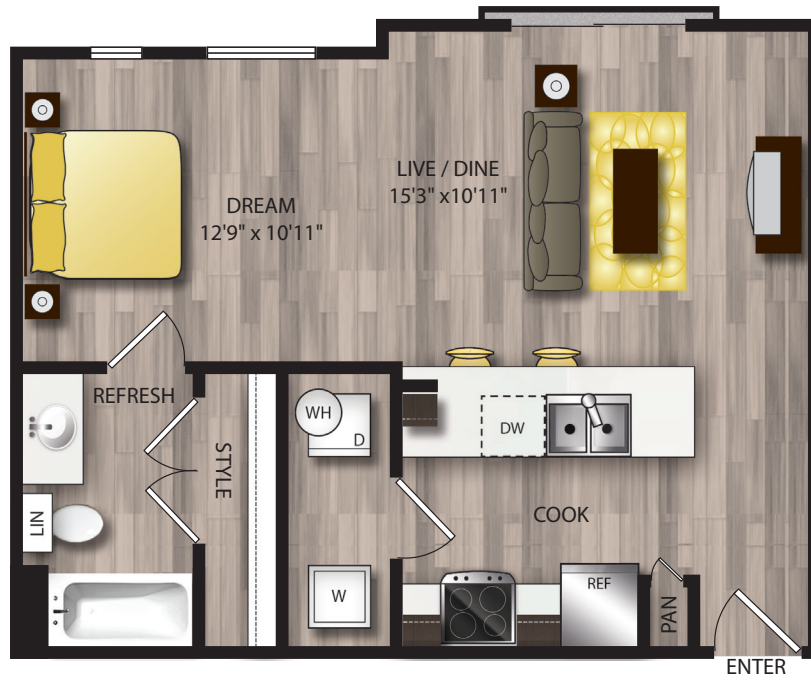

THE SCENIC

AT RIVER EAST

E1

Studio/1
603 Sq Ft

Floorplans are artist's renderings. All dimensions are approximate. Actual product and specifications may vary in dimensions or detail. Please see a representative for details.