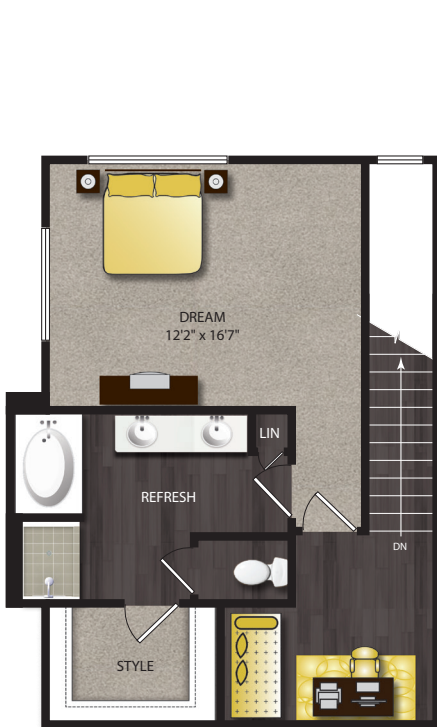

THE SCENIC

AT RIVER EAST

TH1

1/1.5/Garage
1371 Sq Ft

LEVEL 3

LEVEL 2

LEVEL 1

Floorplans are artist's renderings. All dimensions are approximate. Actual product and specifications may vary in dimensions or detail. Please see a representative for details.