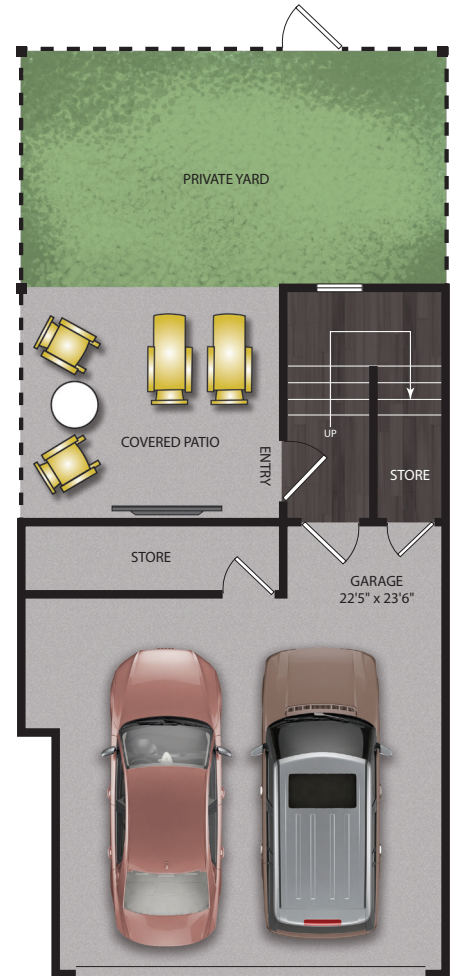

THE SCENIC

AT RIVER EAST

TH1

1/1.5/Garage
1371 Sq Ft

LEVEL 3

LEVEL 2

LEVEL 1

Floorplans are artist's renderings. All dimensions are approximate. Actual product and specifications may vary in dimensions or detail. Please see a representative for details.