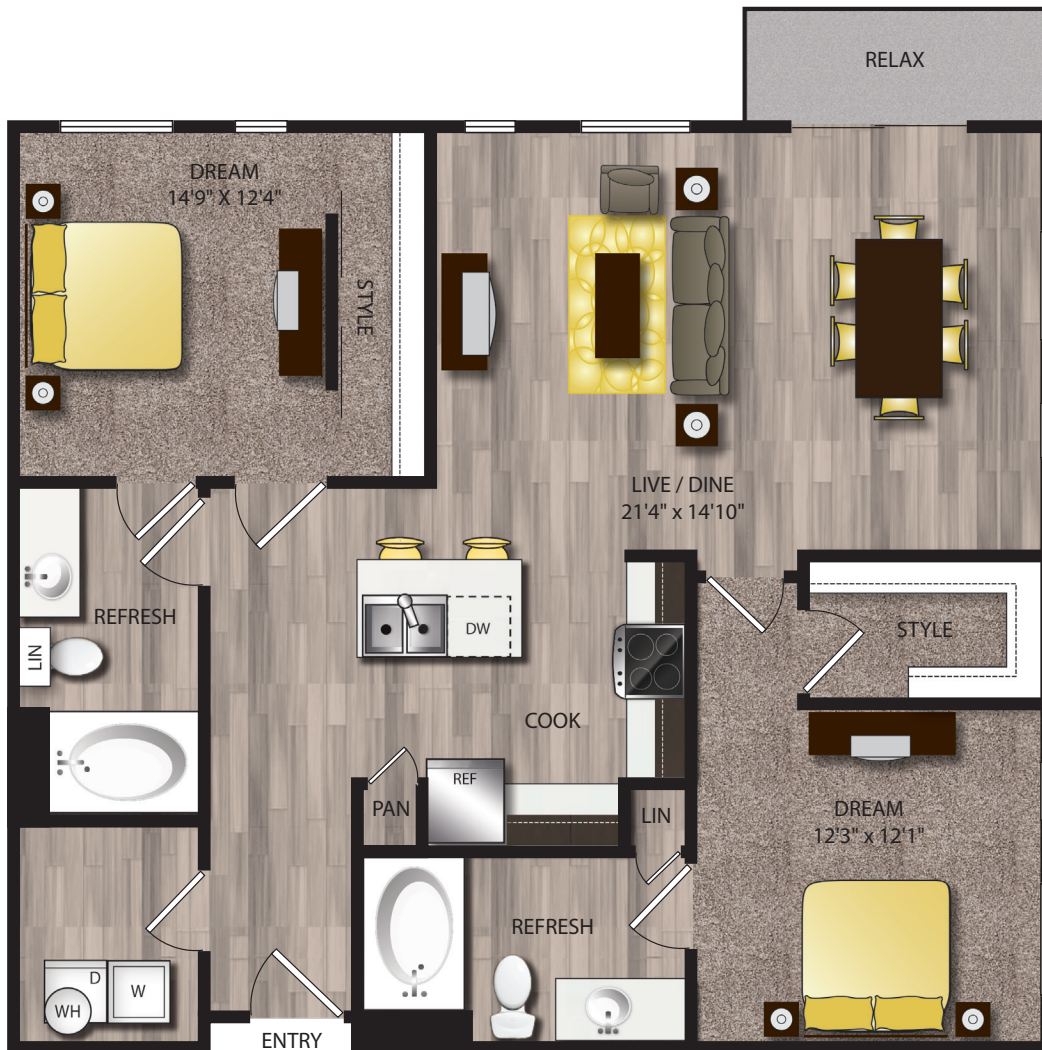

THE SCENIC

AT RIVER EAST

B5

2/2
1161 Sq Ft

Floorplans are artist's renderings. All dimensions are approximate. Actual product and specifications may vary in dimensions or detail. Please see a representative for details.