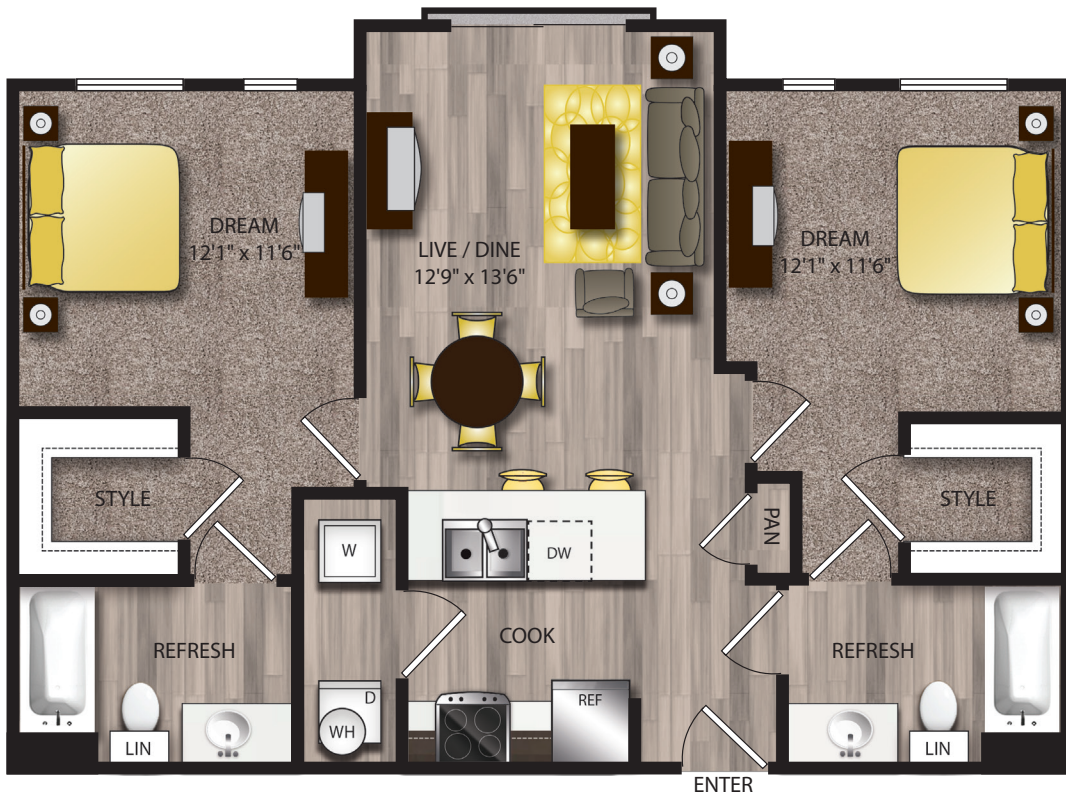

THE SCENIC

AT RIVER EAST

B1

2/2
914 Sq Ft

Floorplans are artist's renderings. All dimensions are approximate. Actual product and specifications may vary in dimensions or detail. Please see a representative for details.