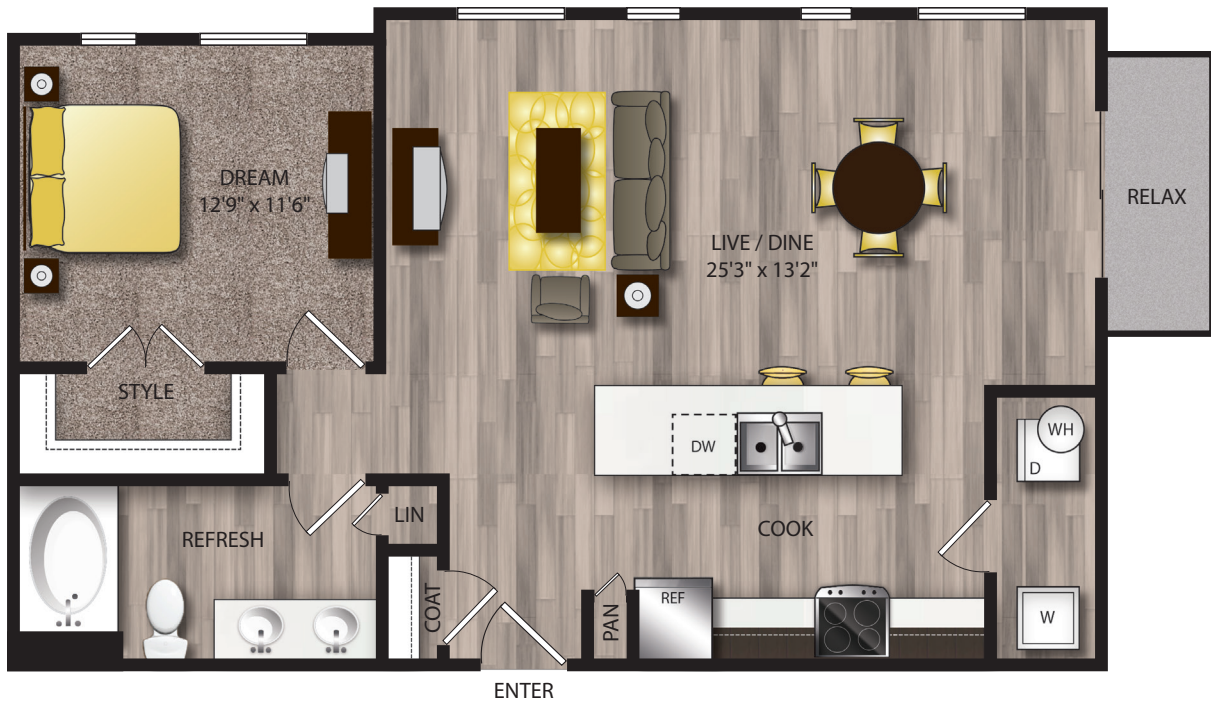

THE SCENIC

AT RIVER EAST

A4

1/1
861 Sq Ft

Floorplans are artist's renderings. All dimensions are approximate. Actual product and specifications may vary in dimensions or detail. Please see a representative for details.