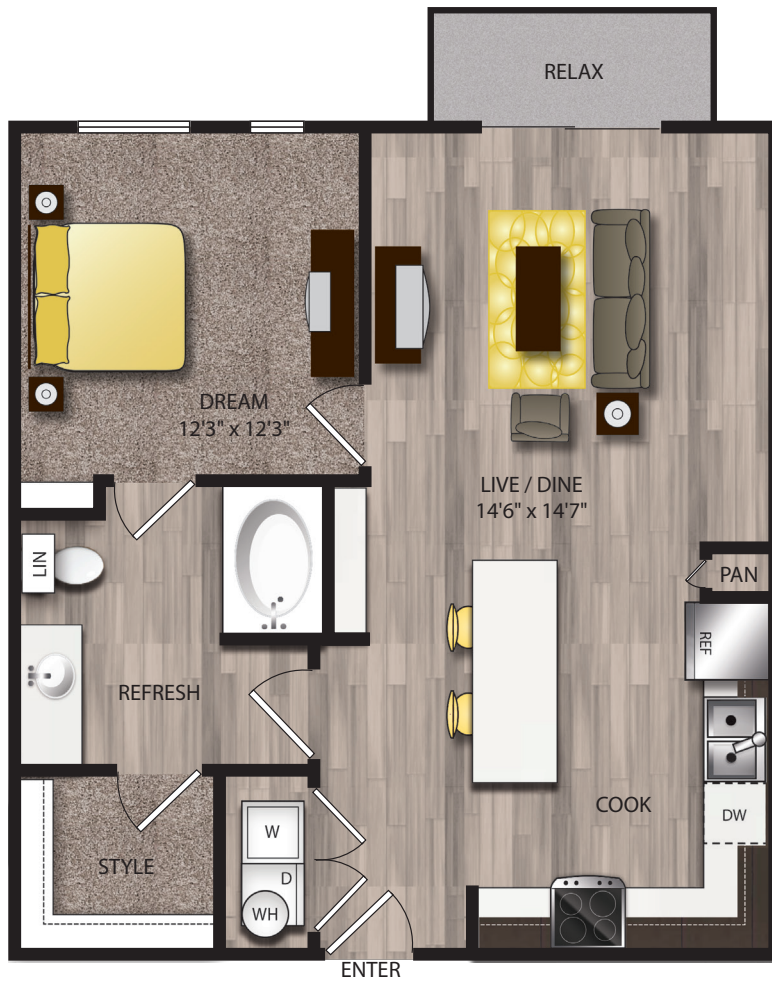

# THE SCENIC

AT RIVER EAST

A3

1/1  
776 Sq Ft

Floorplans are artist's renderings. All dimensions are approximate. Actual product and specifications may vary in dimensions or detail. Please see a representative for details.